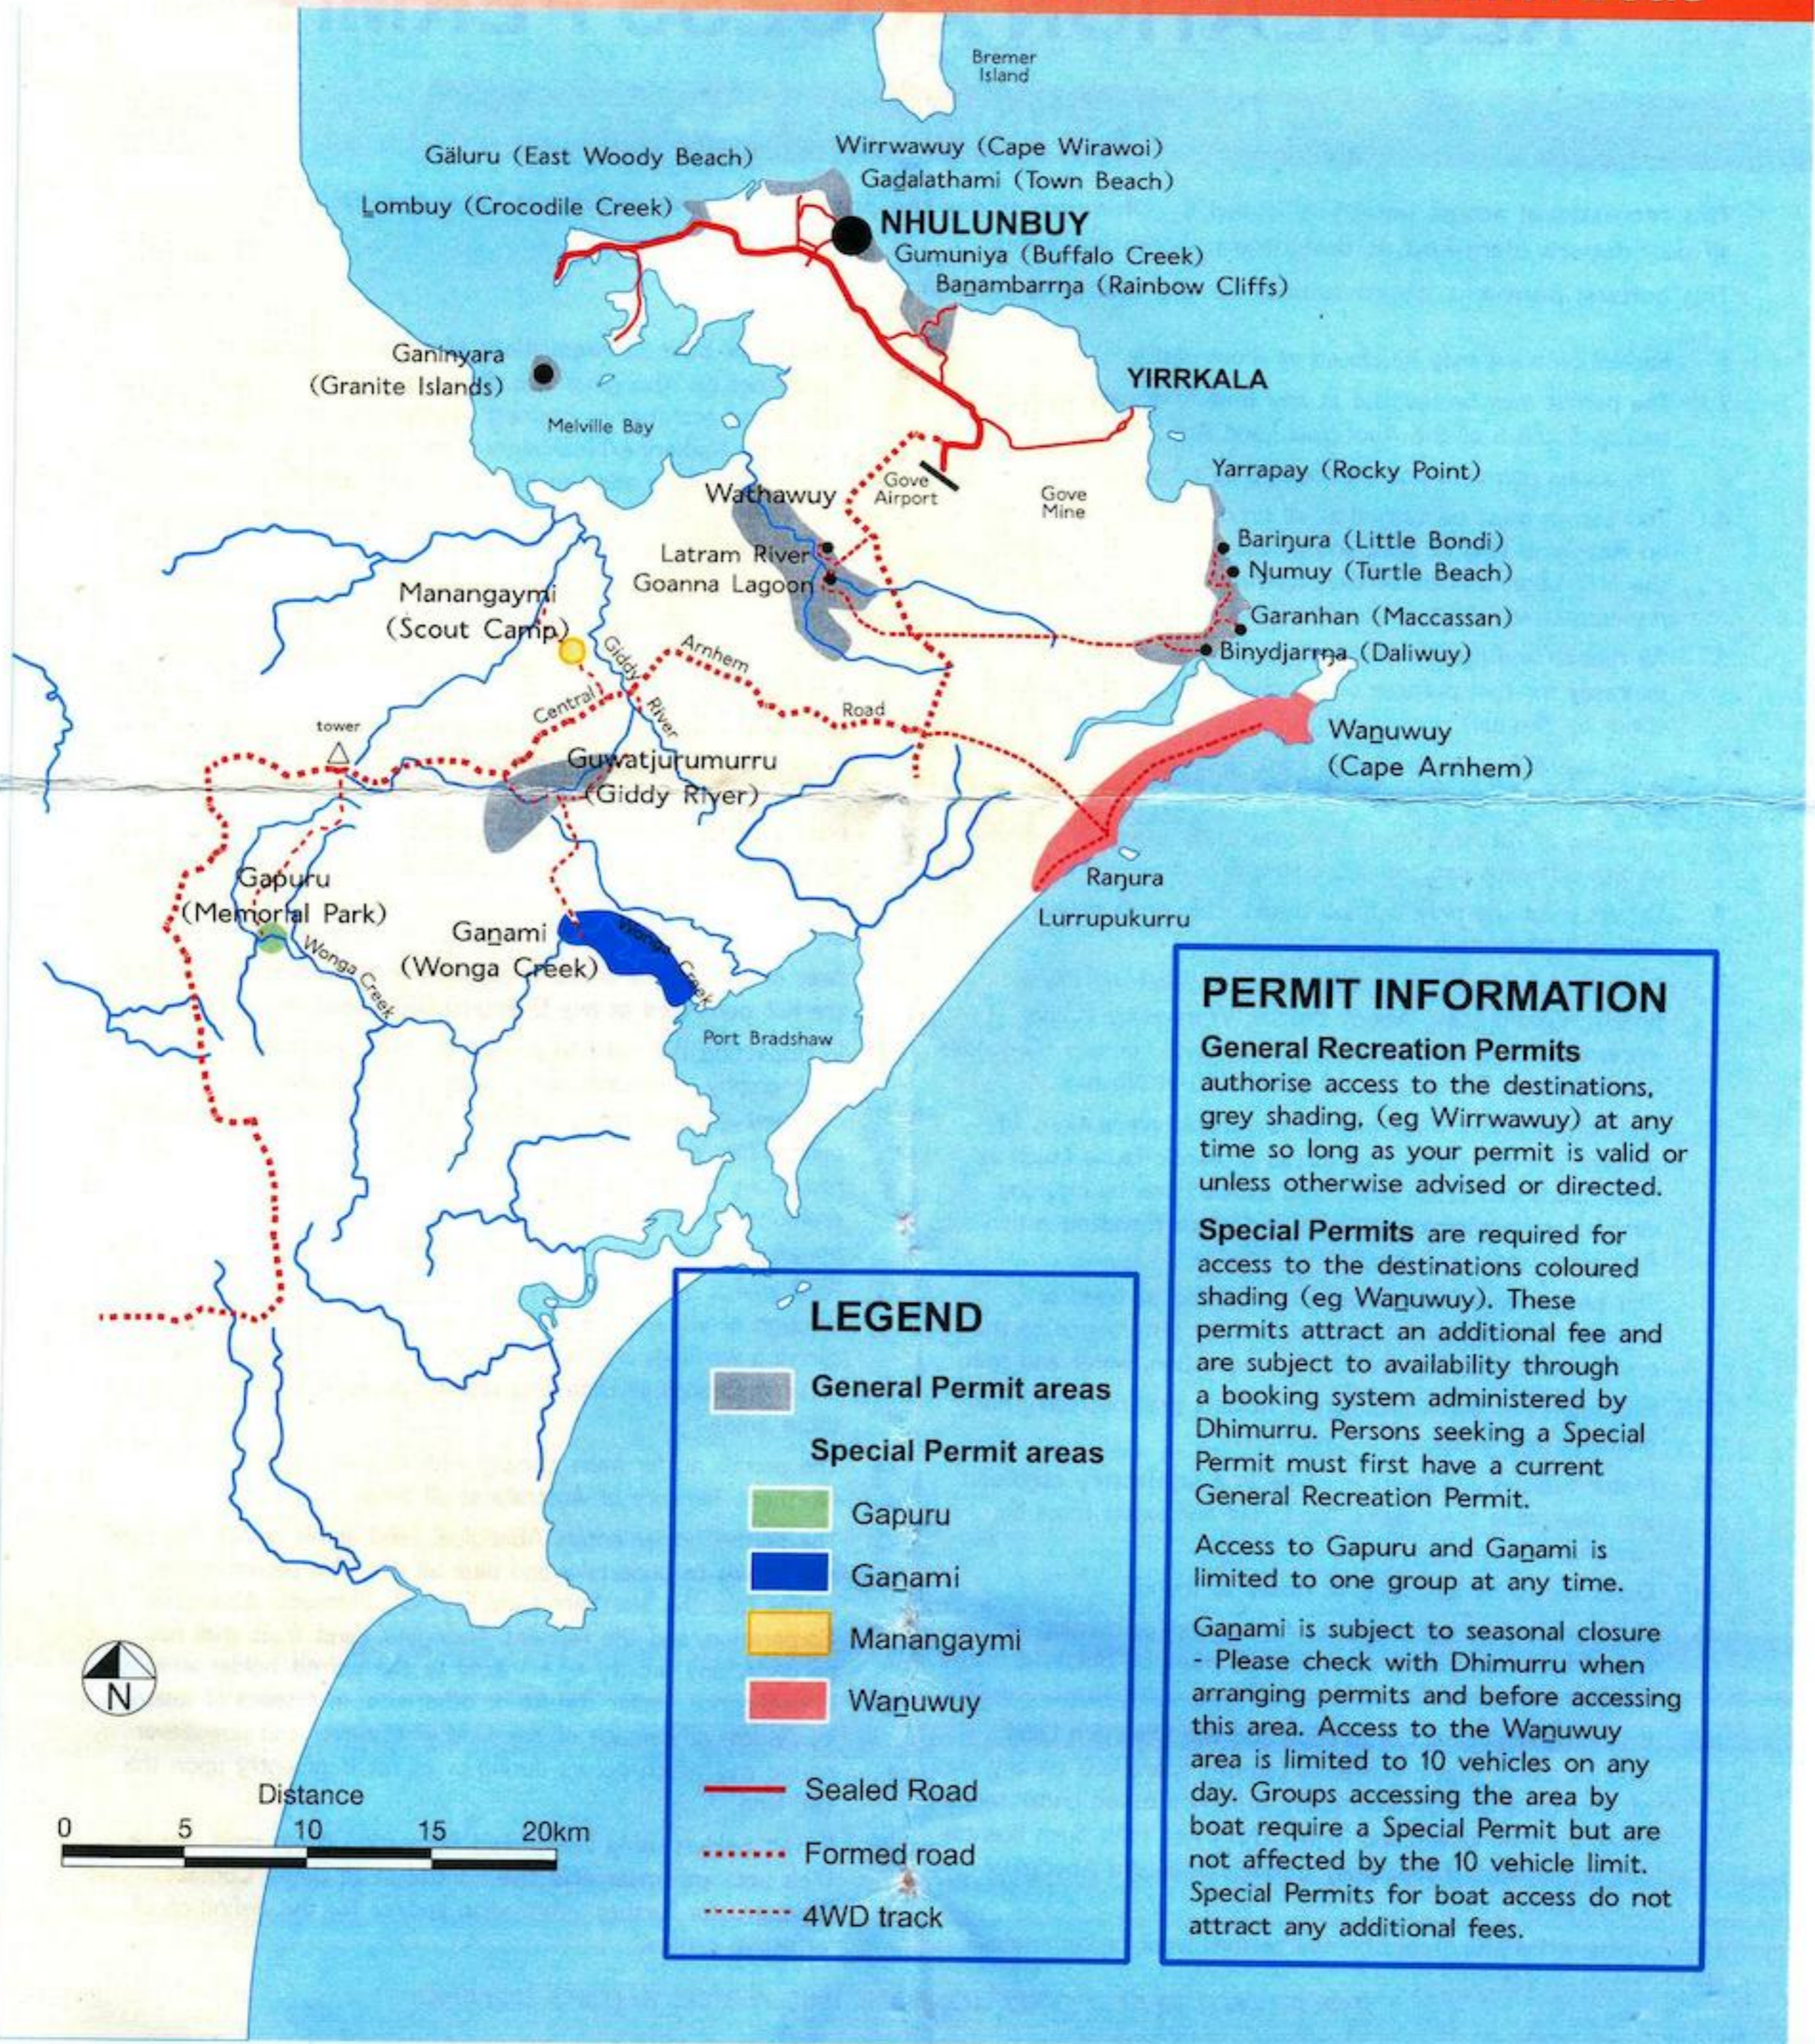

Dhimurru Recreation Permit Areas

PERMIT INFORMATION

General Recreation Permits authorise access to the destinations, grey shading, (eg Wirrawuy) at any time so long as your permit is valid or unless otherwise advised or directed.

Special Permits are required for access to the destinations coloured shading (eg Waḡuwuy). These permits attract an additional fee and are subject to availability through a booking system administered by Dhimurru. Persons seeking a Special Permit must first have a current General Recreation Permit.

Access to Gapuru and Ganami is limited to one group at any time.

Ganami is subject to seasonal closure - Please check with Dhimurru when arranging permits and before accessing this area. Access to the Waḡuwuy area is limited to 10 vehicles on any day. Groups accessing the area by boat require a Special Permit but are not affected by the 10 vehicle limit. Special Permits for boat access do not attract any additional fees.

LEGEND

- General Permit areas
- Special Permit areas**
- Gapuru
- Ganami
- Manangaymi
- Waḡuwuy
- Sealed Road
- Formed road
- 4WD track